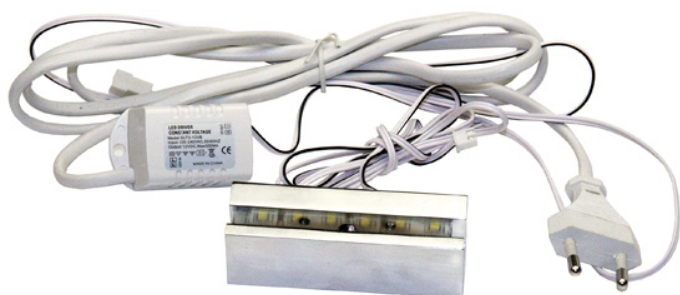

PRODUCT SHEET

Description:

Alu Clamp 380mm Chrome Pl, W/White LED Light

Item number:

22.11.312-0

Units	Box	Carton	HS Code	Barcode
Set	1	5	9405119090	
				5704866103763

SISO A/S

Mileparken 11
DK-2740 Skovlunde
Denmark
VAT: DK 24786013