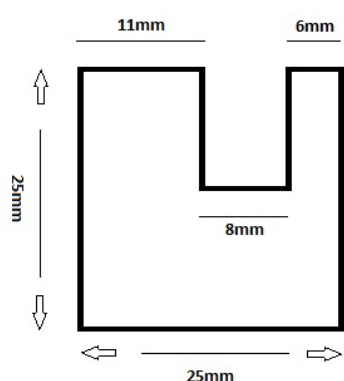

PRODUCT SHEET

Description:

Alu Clamp 380mm Chrome Pl, W/White LED Light

Item number:

22.11.312-0

Units	Box	Carton	HS Code	Barcode
Set	1	5	9405119090	
				5704866103763

SISO A/S

Mileparken 11
DK-2740 Skovlunde
Denmark
VAT: DK 24786013