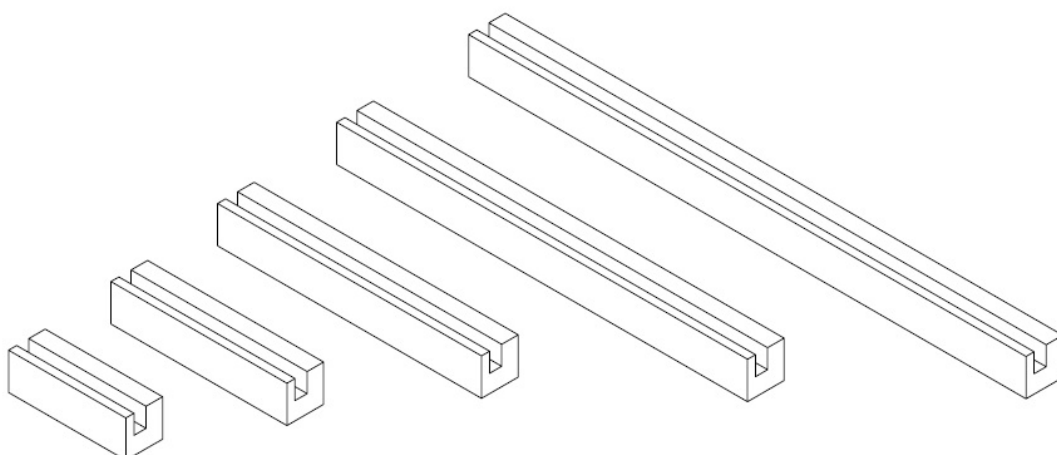

PRODUCT SHEET

Description:

Alu Clamp 380mm Chrome Pl, W/White LED Light

Item number:

22.11.312-0

Units	Box	Carton	HS Code	Barcode
Set	1	5	9405119090	
				5704866103763

SISO A/S

Mileparken 11
DK-2740 Skovlunde
Denmark
VAT: DK 24786013